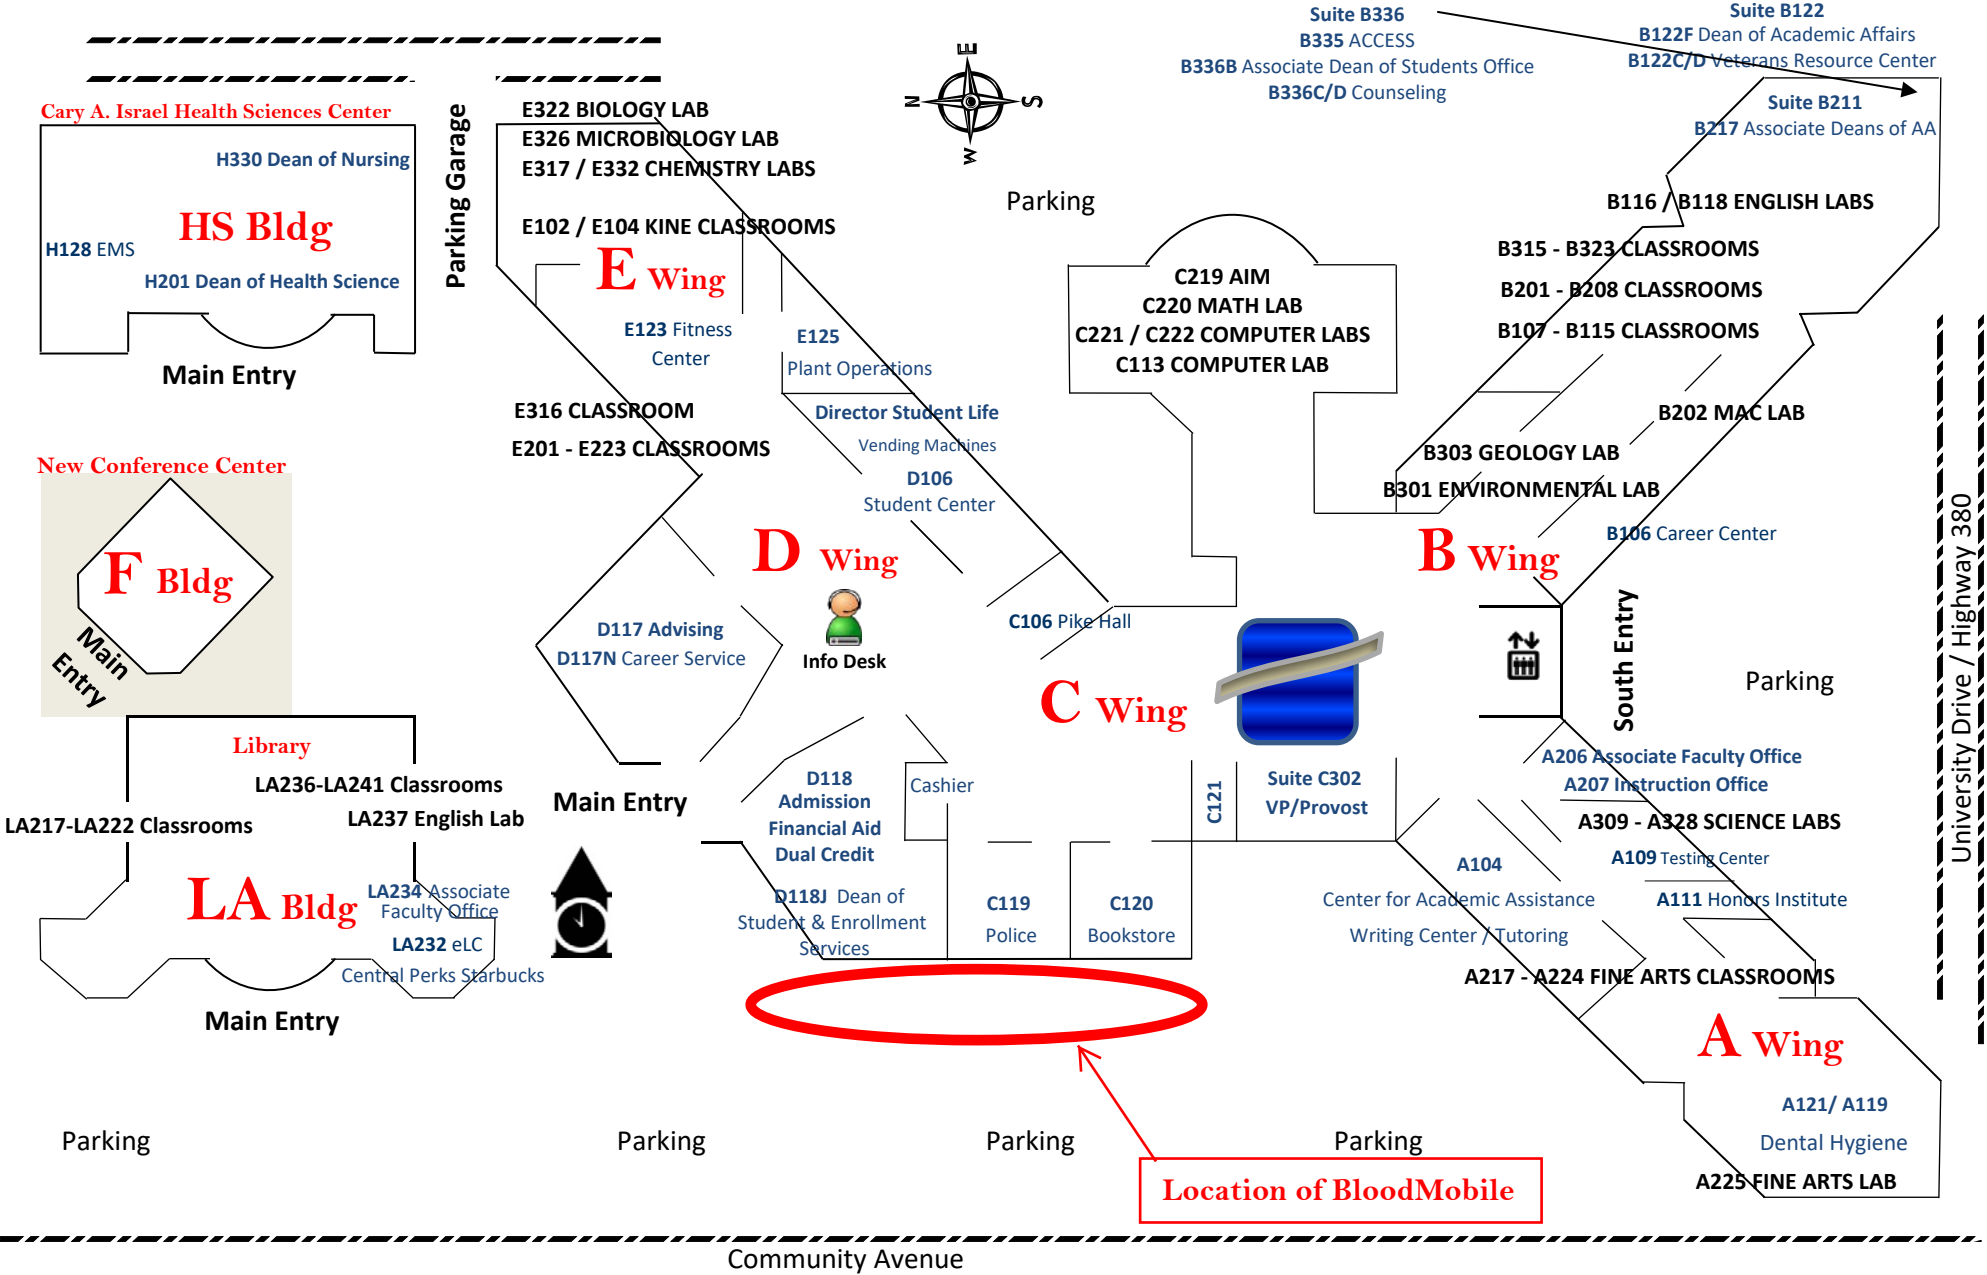

MCKINNEY CAMPUS

Community Avenue

The main building and the Cary A. Israel Health Science building has three floors, the library has two floors.
 The map represents all floors with the level indicated by the room number.
 Use **Google Maps App** to locate Collin College Central Park Campus to locate classrooms.